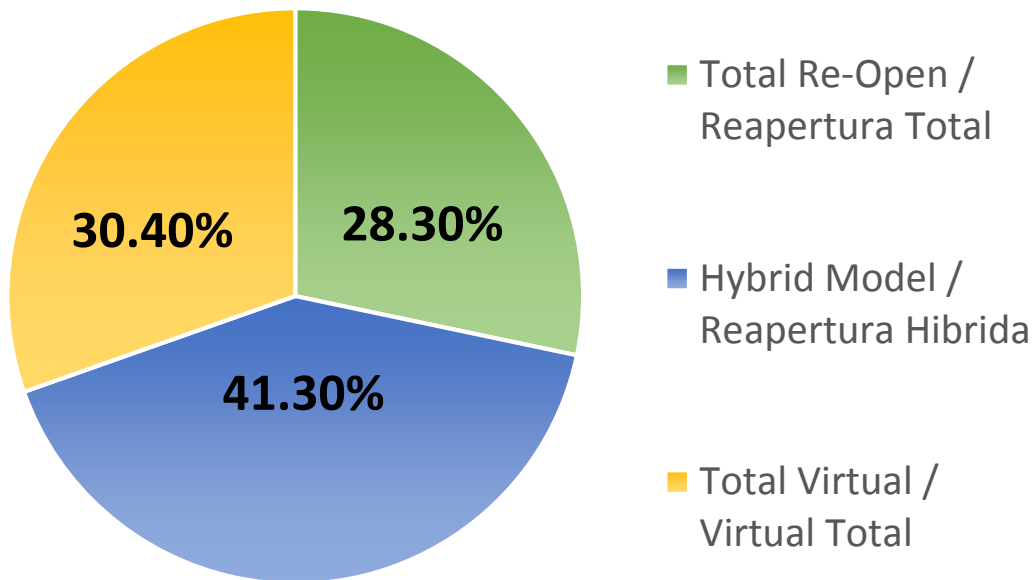

## Muhlenberg Pathways for Return to School - Parent Survey

**Total Re-Open:** 5 days of face-to-face instruction at school

**Reapertura Total:** 5 días aprendizaje cara a cara en la escuela

**Hybrid Model:** 2 days of face-to-face instruction at school, 3 days of virtual instruction at home